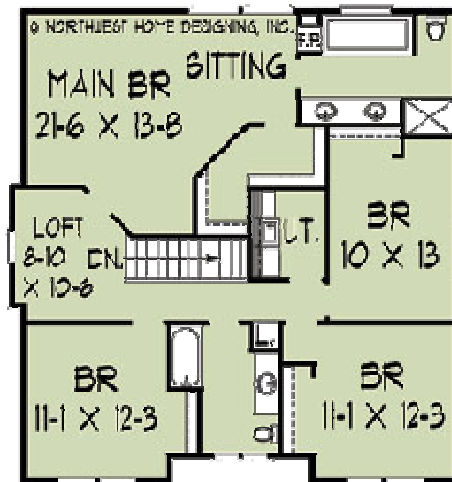

Westbrook
HOMES

PLAN #2271

MAHAN
COMMUNITIES

Jerry Mahan 253.691.1400

John L. Scott
REAL ESTATE

TWO STORY